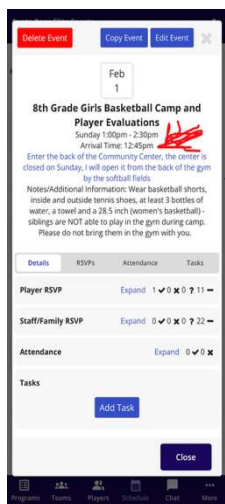

If it is not a message for the whole team – create a small group message by hitting the plus sign

6. The event page is set up so that it will tell you what time to arrive by, where you are going, what time the event is, and the uniform color you should wear
  - A. Occasionally the coach will modify arrive times. The arrive time is READY time, shoes on and ready to take the court for practice, warm-ups or to play.
  - B. The event page is set up so that it will tell you what time to arrive by, where you are going, what time the event is, and the uniform color you should wear